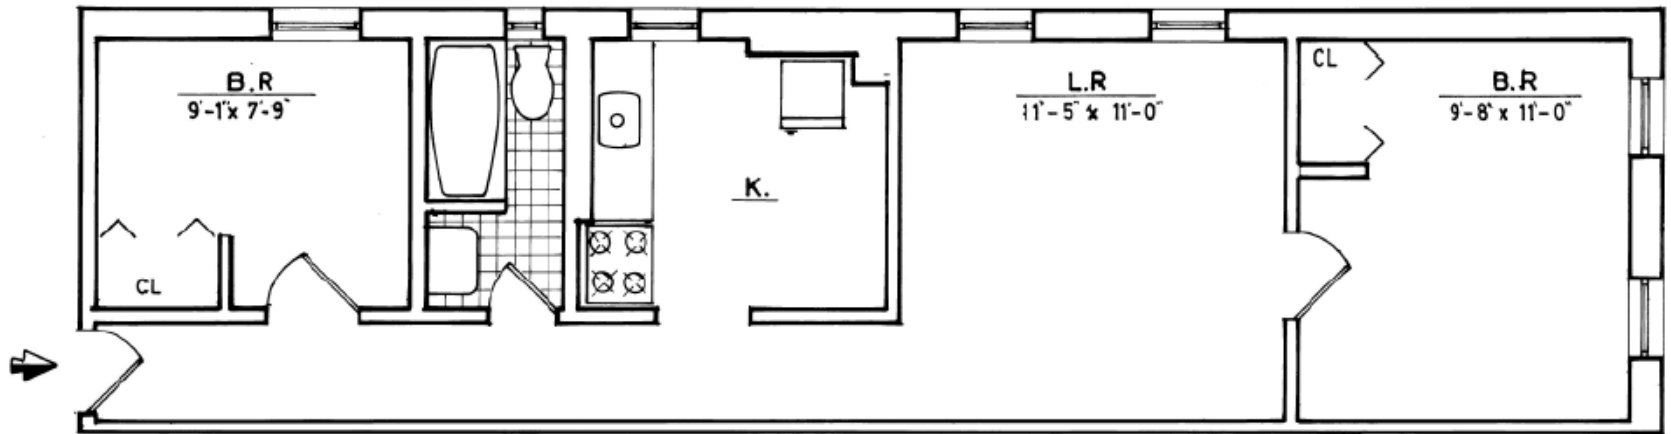

Mount Sinai

Real Estate Division
1249 Park Avenue, 1st Floor
New York, NY 10029
Tel: (212) 659-9630
Fax: (212) 831-3093

ADDRESS:	69 EAST 97th STREET, NEW YORK, NY
LOCATION:	E 97th Street between Madison and Park Avenue
YEAR BUILT:	1906
NUMBER OF STORIES:	6
UNIT TYPES: (subject to availability)	2 Bedroom, 3 Bedroom
TYPE OF BUILDING:	Non Doorman/Walk-up
LAUNDRY:	None
PLAYGROUND:	None
PARKING GARAGE:	None
ACCESSIBILITY:	Subway access to #6 train. MTA bus service along main avenues and thoroughfares.

For further information email housing@mountsinai.org

Address: 69 East 97th Street, New York, NY 10029

2 Bedroom
Area - 481 Sq Ft

All dimensions are approximate and individual floor plans may vary.

ADDRESS: 69 EAST 97TH STREET, NEW YORK, NY 10029

3 BEDROOMS, TYPICAL

AREA: 578 Sq. Ft.

Mount
Sinai

Sample Pictures of Apartments for 69 East 97th Street

Two Bedroom

- Pictures are of Apt. 3 (Kitchen, Bathroom, Bedroom 1 of 2, Living Room).

Two Bedroom

- Pictures are of Apt. 22 (Bathroom, Kitchen, Bedroom 1, Bedroom 2).