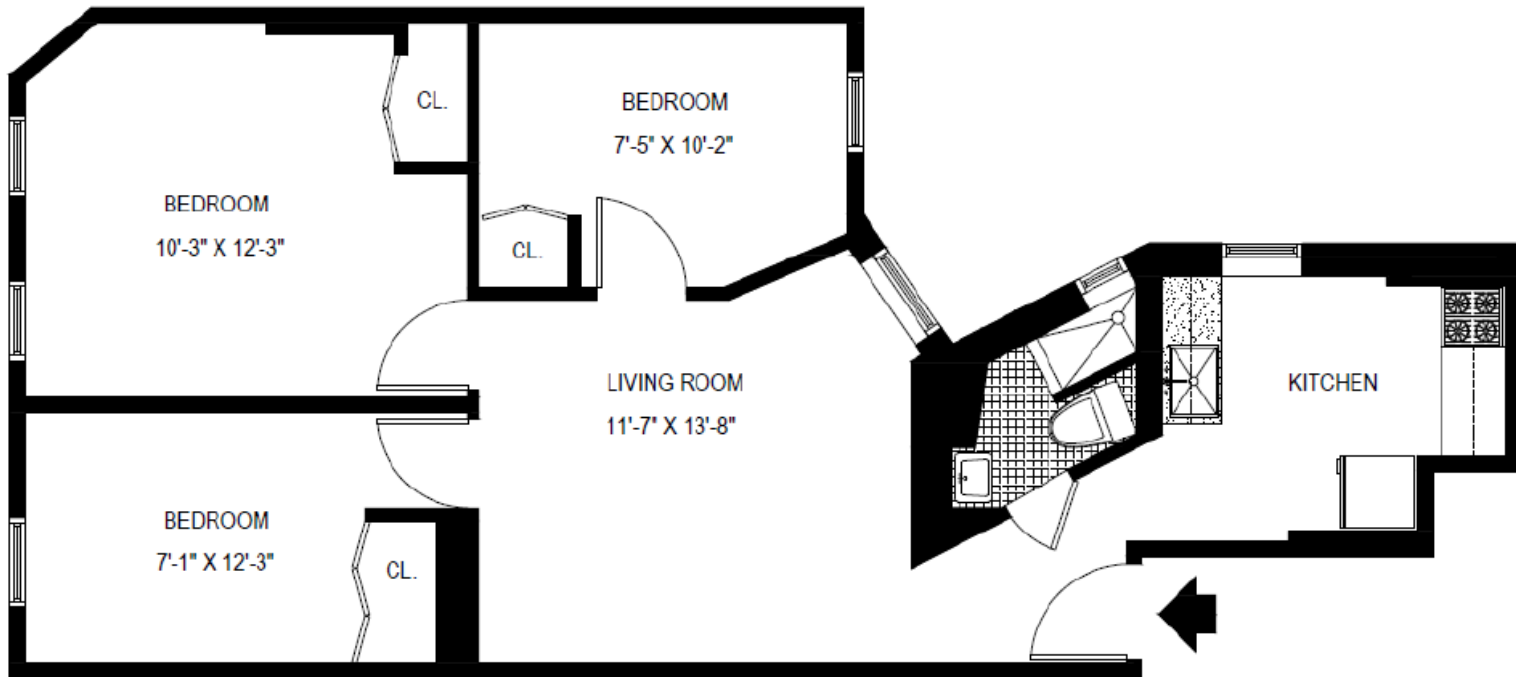

For further information email housing@mountsinai.org

Address: 69 East 97th Street, New York, NY 10029

2 Bedroom
Area - 481 Sq Ft

All dimensions are approximate and individual floor plans may vary.

ADDRESS: 69 EAST 97TH STREET, NEW YORK, NY 10029

3 BEDROOMS, TYPICAL

AREA: 578 Sq. Ft.

Mount
Sinai

Sample Pictures of Apartments for 69 East 97th Street

Two Bedroom

- Pictures are of Apt. 3 (Kitchen, Bathroom, Bedroom 1 of 2, Living Room).

Two Bedroom

- Pictures are of Apt. 22 (Bathroom, Kitchen, Bedroom 1, Bedroom 2).